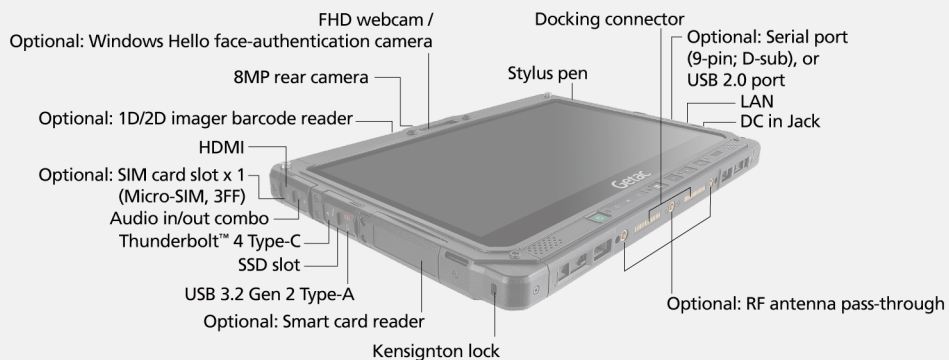

K120 FULLY RUGGED TABLET

- 11th Generation Intel® Core™ i7 / i5 vPro™ Processor
- 12.5" FHD LumiBond® 2.0 display with Getac sunlight readable technology (1,200 nits) and capacitive touchscreen
- Enhanced enterprise security with optional Intel vPro, Windows Hello face-authentication camera, and multi-factor authentication options
- Multi-mode usage streamlined by extensive accessory selections
- LifeSupport™ battery swappable technology
- Thunderbolt™ 4 brings lightning speed and performance

K120 FULLY RUGGED TABLET

I/O Interfaces

Tablet

FHD webcam x 1 ⁱ
8M pixels auto focus rear camera x 1
Audio in/out combo x 1
DC in Jack x 1
USB 3.2 Gen 2 Type-A x 1
Thunderbolt™ 4 x 1
LAN (RJ-45) x 1
HDMI x 1
Docking connector x 2
Optional: SIM card slot x 1 (Micro-SIM, 3FF)
Optional: Windows Hello face-authentication camera (front-facing) x 1 ⁱ
Optional: RF antenna pass-through for GPS, WWAN and WLAN

Optional keyboard dock:

DC in Jack x 1
USB 3.2 Gen 1 Type-A x 3
LAN (RJ45) x 1
HDMI x 1
Display port 1.2 x 1
Serial port (9-pin; D-sub) x 1
Optional: RF antenna pass-through for GPS, WWAN and WLAN

Communication Interface

Information provided herewith is for reference only, available specification shall be subjected to quotation by request.

	Vehicle Dock for Tablet Mode	Vehicle Dock for Laptop Mode	Office Dock for Tablet Mode	Office Dock for Laptop Mode
Serial Port	1	1	1	1
VGA	1	1	1	1
Microphone	-	-	1	1
Audio Output	-	-	1	1
DC in Jack	1	1	1	1
USB	USB 2.0 x 3 USB 3.2 Gen 1 x 3	USB 2.0 x 3 USB 3.2 Gen 1 x 3	USB 2.0 x 2 USB 3.2 Gen 1 x 3	USB 2.0 x 2 USB 3.2 Gen 1 x 3
LAN	2	2	2	2
HDMI	1	1	1	1
RF Antenna Connector	3 (WWAN, WLAN, GPS)	3 (WWAN, WLAN, GPS)	-	-
Kensington Lock	1	1	1	1