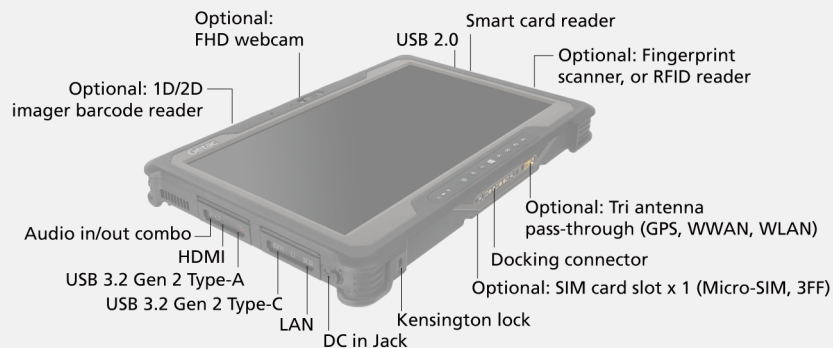

A140 FULLY RUGGED TABLET

- 14" FHD / HD LumiBond® 2.0 display with Getac sunlight readable technology for unprecedented viewing experience
- Dual battery design with LifeSupport™ battery swappable technology
- Enhanced security with TPM 2.0, RFID/NFC and fingerprint scanner
- Optional 1D/2D imager barcode reader and RFID
- Multi-function hard handle, hand straps and shoulder straps and slim-profile vehicle dock for maximum mobile productivity

A140 FULLY RUGGED TABLET

Expansion Slots	Optional: 1D/2D imager barcode reader Optional: Serial port, or HF RFID, or Fingerprint scanner, or HF RFID + Fingerprint scanner
I/O Interface	Audio in/out combo x 1 DC in Jack x 1 USB 2.0 x 1 USB 3.2 Gen 2 Type-A x 1 USB 3.2 Gen 1 Type-C x 1 HDMI x 1 LAN(RJ45) x 1 Docking connector x 1 Optional: FHD webcam x 1 Optional: SIM card slot x 1 (Micro-SIM, 3FF) Optional: RF antenna pass-through for GPS, WWAN and WLAN Optional: 8M pixels auto focus rear camera x 1
Communication Interface	10/100/1000 base-T Ethernet x 1 Intel® Wi-Fi 6 AX201, 802.11ax Bluetooth (v5.2) ⁱ Optional: Dedicated GPS ⁱⁱ Optional: 4G LTE mobile broadband ⁱⁱⁱ
Pre-installed Software	Getac Utility Getac Camera Getac Geolocation Getac Barcode Manager ^{viii} Optional: Absolute Persistence®
Security Feature	TPM 2.0 Kensington lock Optional: HF RFID Optional: Fingerprint reader Smart card reader
Power	AC adapter (65W, 100-240VAC, 50/60Hz) Li-ion smart battery (10.8V, typical 3220mAh; min. 3120mAh) x 2 LifeSupport™ battery swappable technology
Dimension (W x D x H) & Weigh	369 x 248 x 32.5mm (14.58" x 9.76" x 1.279") 2.3kg (5.07lbs) ^{iv}

Information provided herewith is for reference only, available specification shall be subjected to quotation by request.

	Vehicle Dock	Office Dock
Serial Port	1	1
External VGA	1	-
Display Port	-	1
Microphone	1	1
Audio Output	1	1
DC in Jack	1	1
USB	4	3
LAN	1	1
HDMI	1	1
RF Antenna Connector	3 (WWAN, WLAN, GPS)	-
Printer Port	-	1