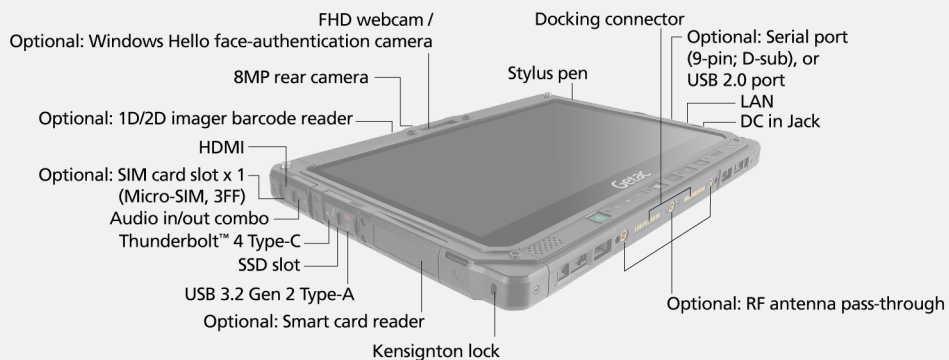

K120 FULLY RUGGED TABLET

- 11th Generation Intel® Core™ i7 / i5 vPro™ Processor
- 12.5" FHD LumiBond® 2.0 display with Getac sunlight readable technology (1,200 nits) and capacitive touchscreen
- Enhanced enterprise security with optional Intel vPro, Windows Hello face-authentication camera, and multi-factor authentication options
- Multi-mode usage streamlined by extensive accessory selections
- LifeSupport™ battery swappable technology
- Thunderbolt™ 4 brings lightning speed and performance

K120 FULLY RUGGED TABLET

I/O Interfaces

Tablet

FHD webcam x 1 ⁱ
8M pixels auto focus rear camera x 1
Audio in/out combo x 1
DC in Jack x 1
USB 3.2 Gen 2 Type-A x 1
Thunderbolt™ 4 x 1
LAN (RJ-45) x 1
HDMI x 1
Docking connector x 2
Optional: SIM card slot x 1 (Micro-SIM, 3FF)
Optional: Windows Hello face-authentication camera (front-facing) x 1 ⁱ
Optional: RF antenna pass-through for GPS, WWAN and WLAN

Optional keyboard dock:

DC in Jack x 1
USB 3.2 Gen 1 Type-A x 3
LAN (RJ45) x 1
HDMI x 1
Display port 1.2 x 1
Serial port (9-pin; D-sub) x 1 ⁱ
Optional: RF antenna pass-through for GPS, WWAN and WLAN

Communication Interface

Information provided herewith is for reference only, available specification shall be subjected to quotation by request.

	Vehicle Dock for Tablet Mode	Vehicle Dock for Laptop Mode	Office Dock for Tablet Mode	Office Dock for Laptop Mode
Serial Port	1	1	1	1
VGA	1	1	1	1
Microphone	-	-	1	1
Audio Output	-	-	1	1
DC in Jack	1	1	1	1
USB	USB 2.0 x 3 USB 3.2 Gen 1 x 3	USB 2.0 x 3 USB 3.2 Gen 1 x 3	USB 2.0 x 2 USB 3.2 Gen 1 x 3	USB 2.0 x 2 USB 3.2 Gen 1 x 3
LAN	2	2	2	2
HDMI	1	1	1	1
RF Antenna Connector	3 (WWAN, WLAN, GPS)	3 (WWAN, WLAN, GPS)	-	-
Kensington Lock	1	1	1	1