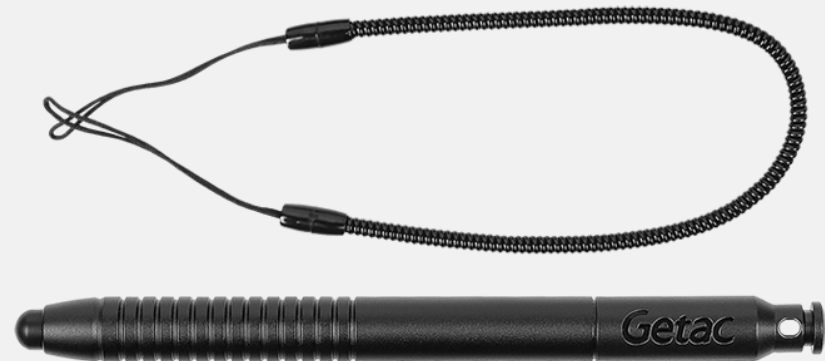

SKU ID

GAD2X4 (Cigarette Lighter Plug Version)

GAD2X8 (Bare Wire Version)

65W AC ADAPTER WITH POWER CORD

Features & Benefits

This adapter is designed to power the device and charge its internal battery from an AC power source. A country-specific power cord is included with the adapter to fit the local power outlet in your designated country.

CAPACITIVE STYLUS & TETHER

Features & Benefits

This capacitive hard tip stylus is lightweight and easy to control, allowing smooth and comfortable interaction with the touch screen without worrying about scratching the screen or leaving fingerprints on it. The stylus comes with a detachable tether to keep the stylus attached to the device, so it doesn't get lost or misplaced.

Product Information

Stylus Dimensions : 110mm ; Ø9mm
Tip size : 4mm ; Ø5.5mm
Tether Length : 304mm

SKU ID

GMPSXW
* MOQ : 10pcs

EXTERNAL DUAL BAY MAIN BATTERY CHARGER

Features & Benefits

This external dual-bay main battery charger is designed to charge up to two batteries at the same time. It provides you the benefit of charging and storing the 2 main batteries together when there are limited space and power socket.