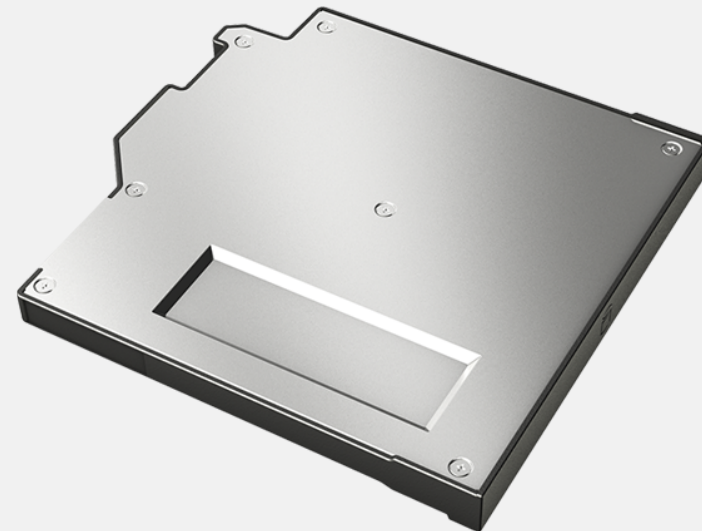

GDDST1 (TW Power Cord)

GDDSI1 (IN Power Cord)

MULTIMEDIA BAY 2ND STORAGE WITH CANISTER

Features & Benefits

Getac S510 second storage with canister is designed to provide you the ease of installation and allow you to remove your confidential data when your device is sent for service.

Product Information

Capacity : SATA 512GB/1TB
Dimension : 120 x 135.5 x 14mm
Weight : 80g

SKU ID

GSR3X7 (512GB SATA SSD)
GSR0X6 (1TB SATA SSD)

SCREEN PROTECTION FILM (AG)

Features & Benefits

This screen protection film is cut precisely to fit the S510 laptop and is easy to install and remove without leaving a sticky residue. With anti-glare coating, it not only protects the screen from the rigors of daily use but also helps to diffuse light on the screen and reduces glare, providing effortless readability for displayed information under common ambient lighting conditions.