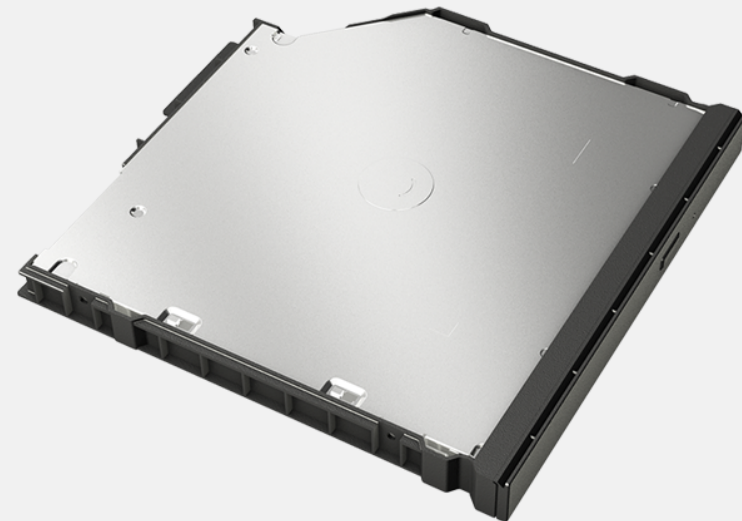

DVD SUPER MULTI DRIVE

Features & Benefits

The DVD Super Multi Drive is an optical disk drive that can read and write for different kinds of optical disks. It allows the user to access a variety of different media formats. Besides, it is a user-removable module that can be installed without tools.

Product Information

Dimension : L 138.5 x W 135.5 x H 14mm
Weight : 170.5g

SKU ID

GSROXC