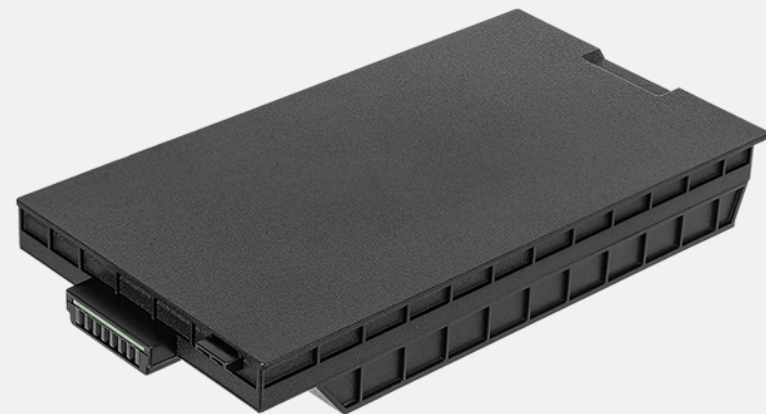

STANDARD BATTERY 6900MAH

Features & Benefits

The hot-swappable battery can support full-shift computing with no downtime. It is a great solution for mobile professionals who require long battery life for all-day operation.

Product Information

Battery Type : Lithium-ion Polymer
Voltage : 10.8V
Capacity : Typical 6900mAh ; Min. 6600mAh
Dimensions : L 143 x W 74 x H 20.5mm
Weight : 328.8g

SKU ID

GBM6X9