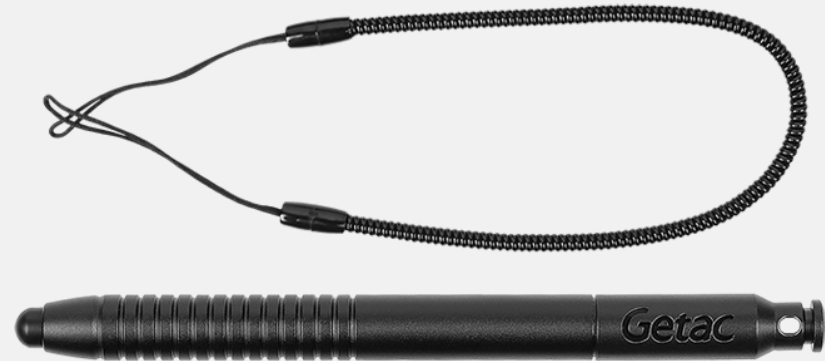

SKU ID

GAD2X4 (Cigarette Lighter Plug Version)

GAD2X8 (Bare Wire Version)

65W AC ADAPTER WITH POWER CORD

Features & Benefits

This adapter is designed to power the device and charge its internal battery from an AC power source. A country-specific power cord is included with the adapter to fit the local power outlet in your designated country.

CAPACITIVE STYLUS & TETHER

Features & Benefits

This capacitive hard tip stylus is lightweight and easy to control, allowing smooth and comfortable interaction with the touch screen without worrying about scratching the screen or leaving fingerprints on it. The stylus comes with a detachable tether to keep the stylus attached to the device, so it doesn't get lost or misplaced.

Product Information

Stylus Dimensions : 110mm ; Ø9mm
Tip size : 4mm ; Ø5.5mm
Tether Length : 304mm

SKU ID

GMPSXW
* MOQ : 10pcs

EXTERNAL DUAL BAY MAIN BATTERY CHARGER

Features & Benefits

This external dual-bay main battery charger is designed to charge up to two batteries at the same time. It provides you the benefit of charging and storing the 2 main batteries together when there are limited space and power socket.