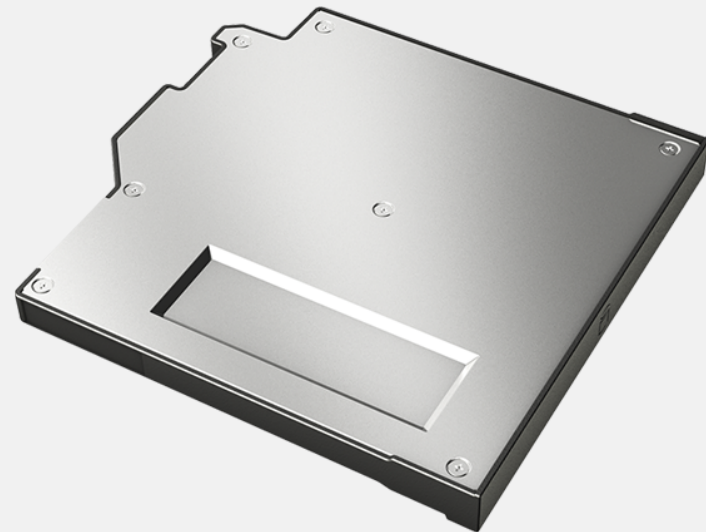

GDDST1 (TW Power Cord)

GDDSI1 (IN Power Cord)

MULTIMEDIA BAY 2ND STORAGE WITH CANISTER

Features & Benefits

Getac S510 second storage with canister is designed to provide you the ease of installation and allow you to remove your confidential data when your device is sent for service.

Product Information

Capacity : SATA 512GB/1TB
Dimension : 120 x 135.5 x 14mm
Weight : 80g

SKU ID

GSR3X7 (512GB SATA SSD)
GSR0X6 (1TB SATA SSD)

SCREEN PROTECTION FILM (AG)

Features & Benefits

This screen protection film is cut precisely to fit the S510 laptop and is easy to install and remove without leaving a sticky residue. With anti-glare coating, it not only protects the screen from the rigors of daily use but also helps to diffuse light on the screen and reduces glare, providing effortless readability for displayed information under common ambient lighting conditions.