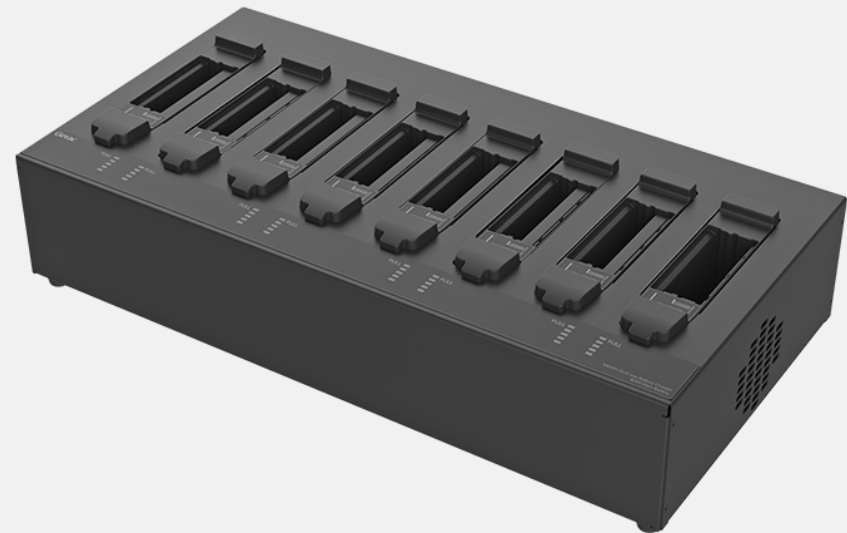

## Features & Benefits

Getac B360 External Dual-Bay Charger is designed to charge up to 2 B360 batteries at the same time. It provides you the benefit of charging and storing the 2 batteries together when there are limited space and power sockets. The two bays have two channels, each with their own LED power indicators. The integrated five-light LED power indicators display the charge of each battery.

### SKU ID

GCECES (EU Power Cord)

GCECUS (US Power Cord)

GCECKS (UK Power Cord)

GCECAS (AU Power Cord)

GCECCS (CHN Power Cord)

GCECTS (TW Power Cord)

GCECIS (IN Power Cord)

# B360 SPARE MAIN BATTERY

## Features & Benefits

The Getac B360 Spare Main Battery is designed to provide the main power source for your device when the AC adapter is not connected. It is designed with an LED power indicator and status check button, which allows users to identify the battery capacity status at a push of a button.