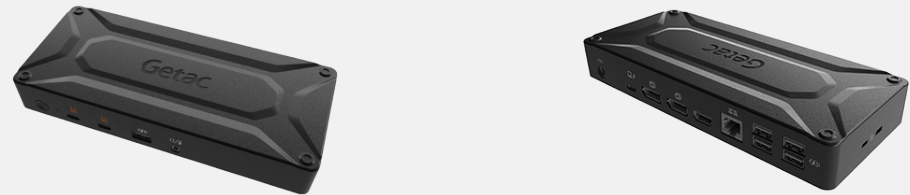

Product Information

Dimensions : L 405 x W 330 x D 100mm
Weight : 1.335kg
Main Material : Nylon, air mesh fabric

SKU ID

GMBCX7

65W AC ADAPTER WITH POWER CORD

Features & Benefits

This adapter is designed to power the device and charge its internal battery from an AC power source. A country-specific power cord is included with the adapter to fit the local power outlet in your designated country.

GAA9J6 (JPN Power Cord)

GAA9R6 (KR Power Cord)

GETAC DS100 USB-C DOCKING STATION

Features & Benefits

The Getac DS100 USB-C Docking Station, featuring a slim and compact design, seamlessly consolidates cables on the workstation. This allows users to swiftly create a personalized workspace and organize their daily office environment. Compatible with various Getac laptop and tablet models, it provides extra connectivity and multiple I/O ports for additional peripherals and data sources. With support for MAC Address Pass-Through, Wake-on-LAN (WoL), and PXE Boot, the DS100 aids IT administrators in maintaining a secure, efficient, and well-managed network infrastructure. (The docking station's performance, including transfer speeds and display capabilities, may be limited by chipset and operating system when used with Getac Android systems. See the user manual for details.)

Gen 1 Type-A x 3, USB 3.2 Gen 2 Type-C x 2, LAN x 1, HDMI 2.0 x 1,

Display port x 2

SKU ID

GDDSE1 (EU Power Cord)

GDDSU1 (US Power Cord)

GDDSK1 (UK Power Cord)

GDDSA1 (AU Power Cord)

GDDSC1 (CHN Power Cord)

GDDST1 (TW Power Cord)

GDDSI1 (IN Power Cord)

120W DC-DC VEHICLE ADAPTER

Features & Benefits

The 120W vehicle adapter comes with a choice of two types of connections: a bare wire with individual wire ends already stripped, and a cigarette lighter plug for easy connection to the cigarette lighter socket in the vehicle interior, providing a convenient way to charge and power your tablet while you are on the road.