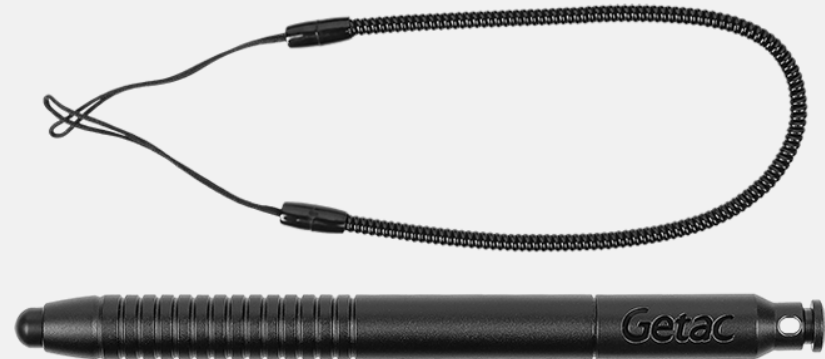

CAPACITIVE STYLUS & TETHER

Features & Benefits

This capacitive hard tip stylus is lightweight and easy to control, allowing smooth and comfortable interaction with the touch screen without worrying about scratching the screen or leaving fingerprints on it. The stylus comes with a detachable tether to keep the stylus attached to the device, so it doesn't get lost or misplaced.

Product Information

Stylus Dimensions : 110mm ; Ø9mm
Tip size : 4mm ; Ø5.5mm
Tether Length : 304mm

SKU ID

GMPSXW
* MOQ : 10pcs

EXTERNAL DUAL BAY MAIN BATTERY CHARGER

Features & Benefits

This external dual-bay main battery charger is designed to charge up to two batteries at the same time. It provides you the benefit of charging and storing the 2 main batteries together when there are limited space and power socket.