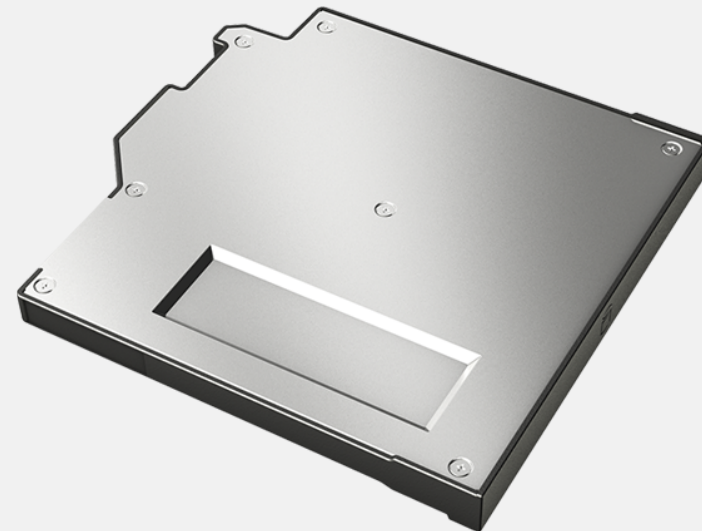

Product Information

Dimensions : L 405 x W 330 x D 100mm
Weight : 1.335kg
Main Material : Nylon, air mesh fabric

SKU ID

GMBCX7

65W AC ADAPTER WITH POWER CORD

Features & Benefits

This adapter is designed to power the device and charge its internal battery from an AC power source. A country-specific power cord is included with the adapter to fit the local power outlet in your designated country.

SKU ID

GAD2X4 (Cigarette Lighter Plug Version)

GAD2X8 (Bare Wire Version)

MULTIMEDIA BAY 2ND STORAGE WITH CANISTER

Features & Benefits

Getac S510 second storage with canister is designed to provide you the ease of installation and allow you to remove your confidential data when your device is sent for service.

Product Information

Capacity : SATA 512GB/1TB
Dimension : 120 x 135.5 x 14mm
Weight : 80g

SKU ID

GSR3X7 (512GB SATA SSD)
GSR0X6 (1TB SATA SSD)

SCREEN PROTECTION FILM (AG)

Features & Benefits

This screen protection film is cut precisely to fit the S510 laptop and is easy to install and remove without leaving a sticky residue. With anti-glare coating, it not only protects the screen from the rigors of daily use but also helps to diffuse light on the screen and reduces glare, providing effortless readability for displayed information under common ambient lighting conditions.