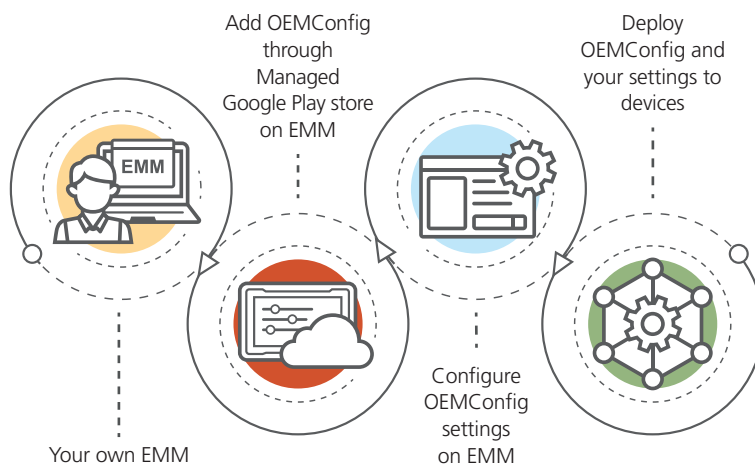

Discover the full potential of your Getac Android devices.

More Control

OEMConfig is packed with device setting features. Frequently updated with new control settings and enriched device support.

Up-To-Date

Easy OEMConfig update from Managed Google Play store. FOTA (Firmware Over-the-Air) option to always update devices with the latest security patch.

Your Own EMM

Keep your single EMM platform. OEMConfig can be used on all AER compatible EMM systems.

Enterprises Need OEMConfig for their EMM

Enterprises ideally want to run a single EMM platform, to simplify the security and management of their mobile devices.

However, EMM systems lack control over hardware settings for Android devices, enterprises need mass configuration with the minimal amount of interaction.

Deploy settings to your Getac Android devices just like any other app!

How It Works

Getac OEMConfig is the perfect solution for unlocking Getac Android device configuration on EMM platforms.

Software Features